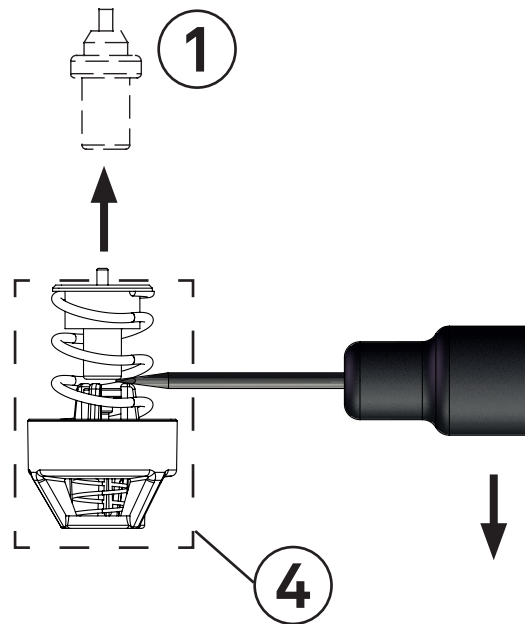

Entretien

No.	Art. No.	Description
1	110063	Thermostat cartridge 63°C, 5839
2	214263	Thermal valve LM41-200, complete
3	411702	Connection cover LM11-200
4	211201	Regulation kit LM11-200
5a	141015	Ball valve R40-Cu28
5b	141301	Ball valve R40-R32
6	146042	Pump Laddomat LM9A-130
7	413400	Laddomat MR Control Centre
8	113005	NTC-sensor, 50kOhm, 3 m
9	242011	Check valve LM11-200