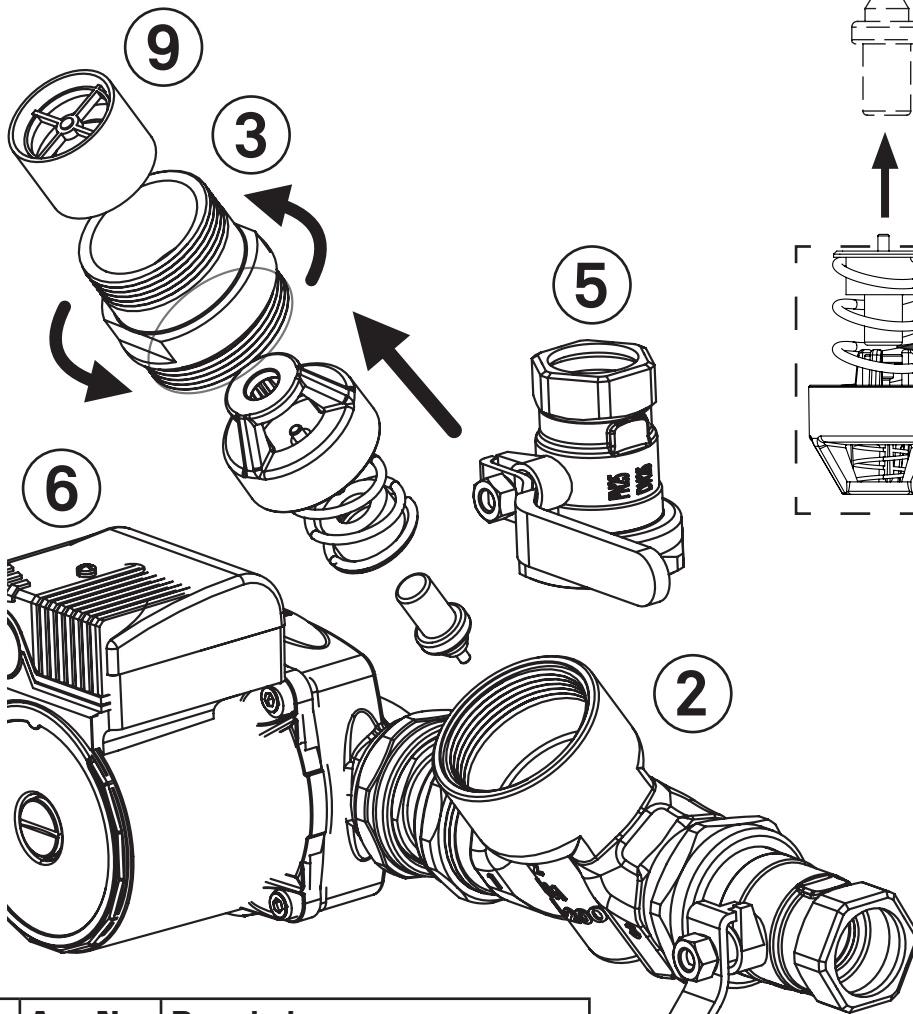

Entretien

No.	Art. No.	Description
1	110063	Thermostat cartridge 63°C, 5839
2	214263	Thermal valve LM41-200, complete
3	411702	Connection cover LM11-200
4	211201	Regulation kit LM11-200
5a	141015	Ball valve R40-Cu28
5b	141301	Ball valve R40-R32
6	146042	Pump Laddomat LM9A-130
7	413400	Laddomat MR Control Centre
8	113005	NTC-sensor, 50kOhm, 3 m
9	242011	Check valve LM11-200