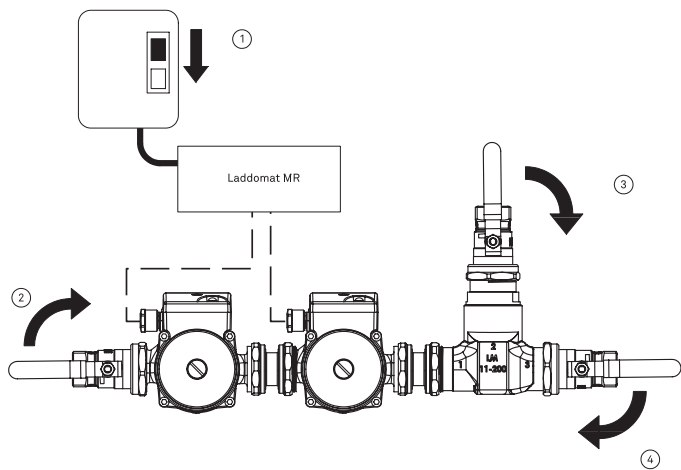

Entretien

No.	Art. No.	Description
1	110063	Thermostat cartridge 63°C, 5839
2	214263	Thermal valve LM41-200, complete
3	411702	Connection cover LM11-200
4	211201	Regulation kit LM11-200
5a	141015	Ball valve R40-Cu28
5b	141301	Ball valve R40-R32
6	146042	Pump Laddomat LM9A-130
7	413400	Laddomat MR Control Centre
8	113005	NTC-sensor, 50kOhm, 3 m
9	242011	Check valve LM11-200