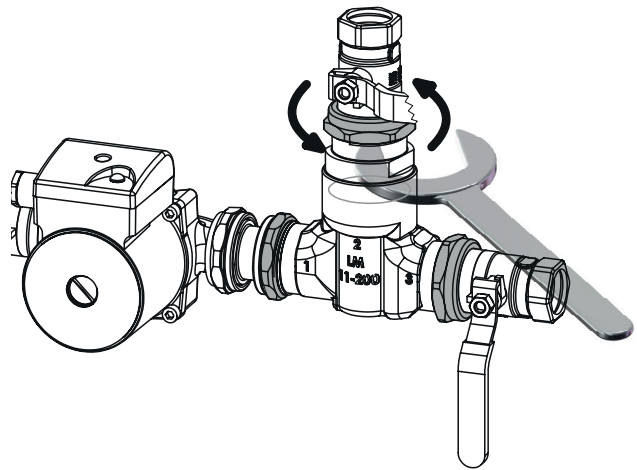

Entretien

No.	Art. No.	Description
1	110063	Thermostat cartridge 63°C, 5839
2	214263	Thermal valve LM41-200, complete
3	411702	Connection cover LM11-200
4	211201	Regulation kit LM11-200
5a	141015	Ball valve R40-Cu28
5b	141301	Ball valve R40-R32
6	146042	Pump Laddomat LM9A-130
7	413400	Laddomat MR Control Centre
8	113005	NTC-sensor, 50kOhm, 3 m
9	242011	Check valve LM11-200